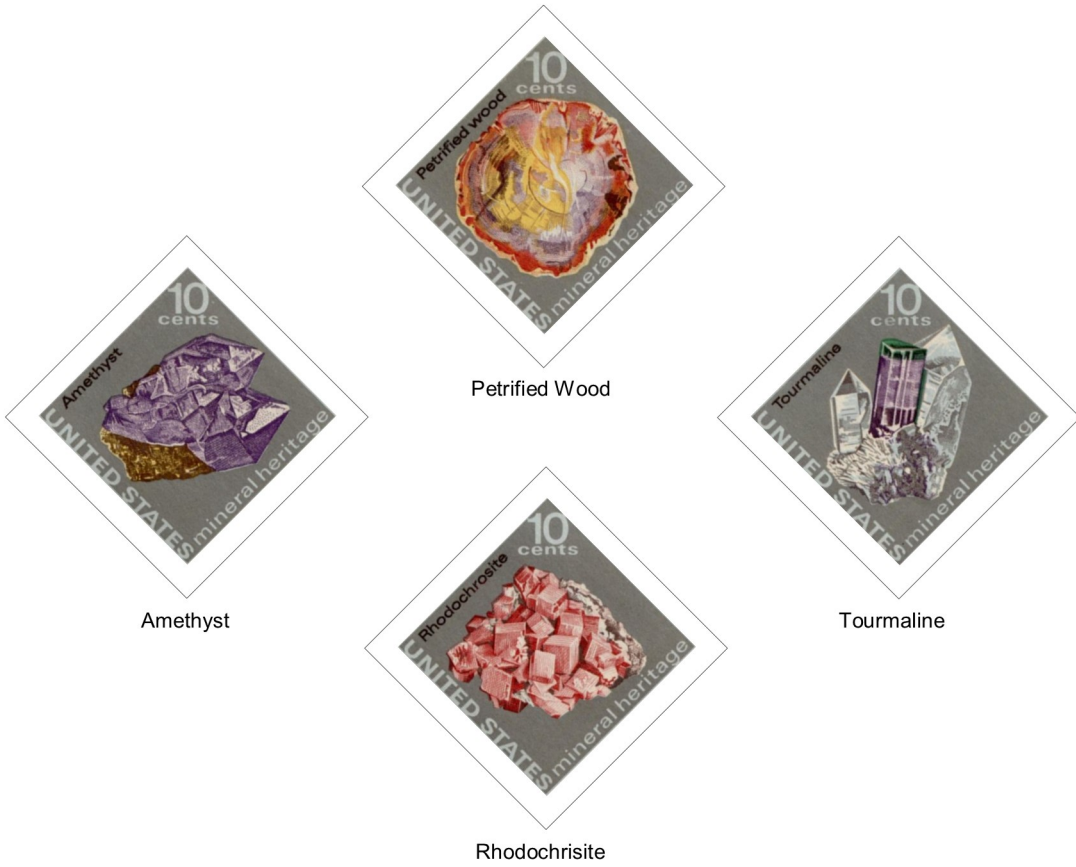

Thomas  
Jefferson

Red Brown  
Type I

Indian Red  
Type I

Brown  
Type I

Orange Brown  
Type II

Brown  
Type II

New York Coliseum and  
Columbus Monument

1956. Wildlife Conservation.

Wild Turkey

Pronghorn Antelope

King Salmon

27th June 1956. 50th Anniversary of Pure Food and Drug Laws.

Harvey W. Wiley

# United States of America

13th June 1974. Mineral Heritage.  
Photogravure (Andreotti).

Amethyst

Petrified Wood

Rhodochrosite

Tourmaline

15th June 1974. 200th Anniversary of Kentucky Settlement.  
Photogravure (Andreotti).